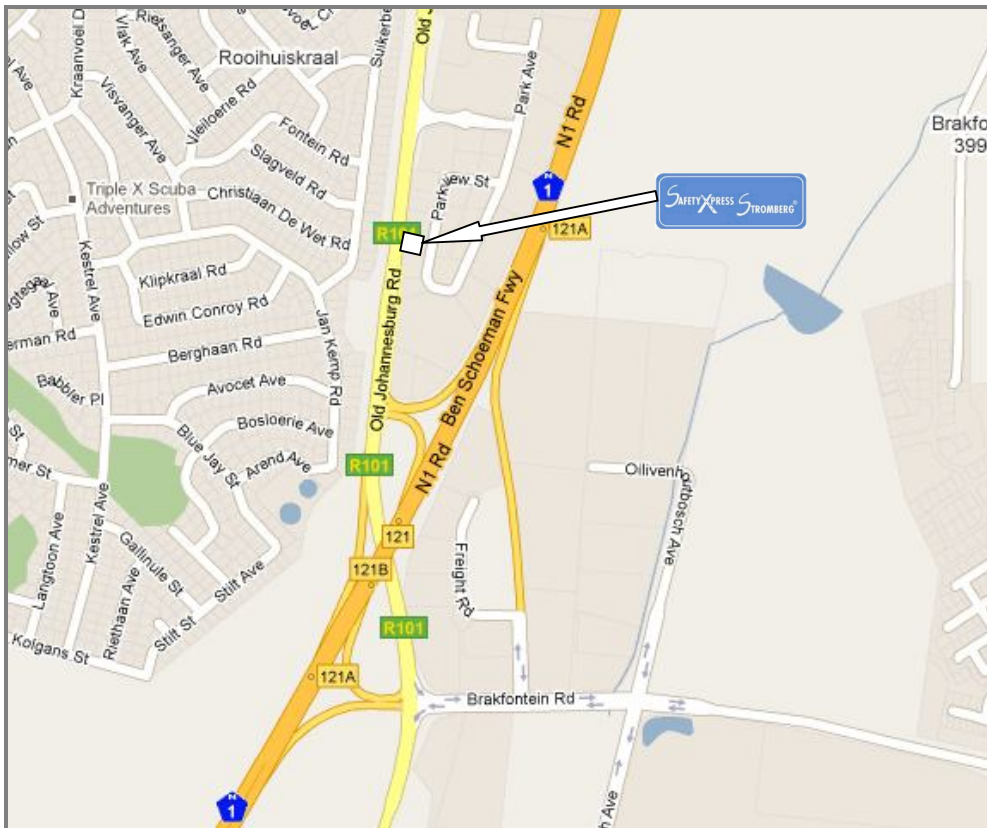

Our new office is **conveniently located** between Pretoria and Johannesburg, **easy accessible** from the **N1** and **N14** highways and offers a **safe and secure environment**.

You are welcome to visit our new offices @

19 Park Avenue South  
we are @:  
Highway Business Park  
Centurion  
0157

On your GPS,

S 25°54'03.2"  
E 28°09'35.2"

### Directions:

#### From PTA

- Take the Old Jhb R101N (121B) Off ramp
- Turn Right at the second traffic light – Central Ave
- Turn right at T-junction – Park Ave
- Turn right in Park Ave South
- Arrive @ SafetyXpress on right